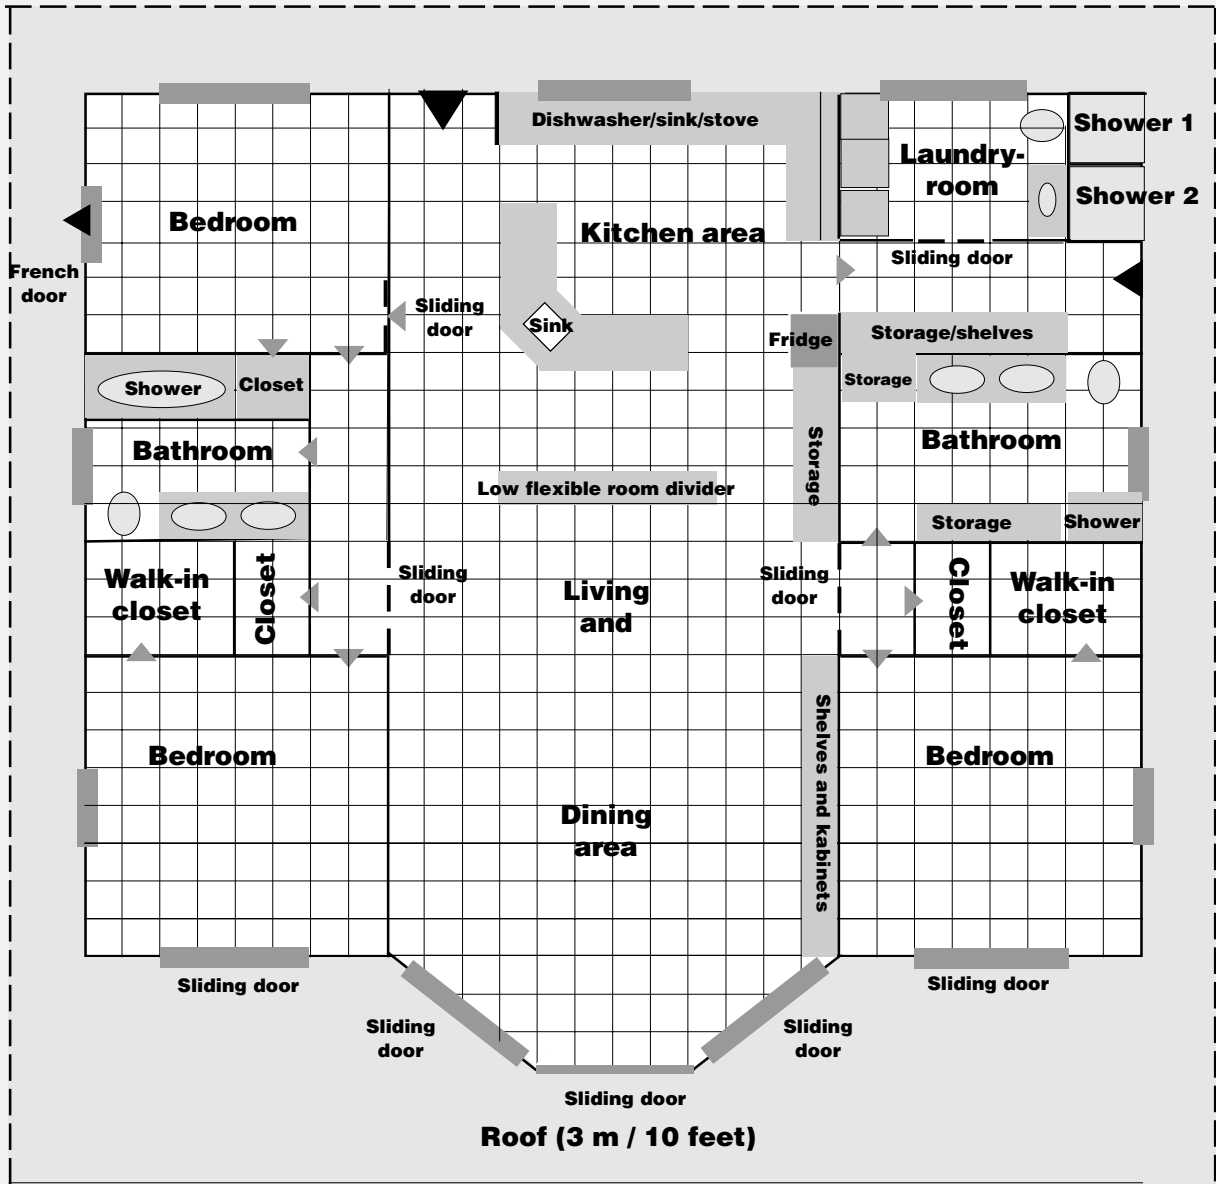

Sundeck (back = 3 m / 10 feet)

Sundeck (front = 5 m / 16.5 feet)

● Shower

Limestone

Beach

House:
11.4 m x 14.4 m =
164 m²

38 feet x 48 feet
= 1824 sq. feet